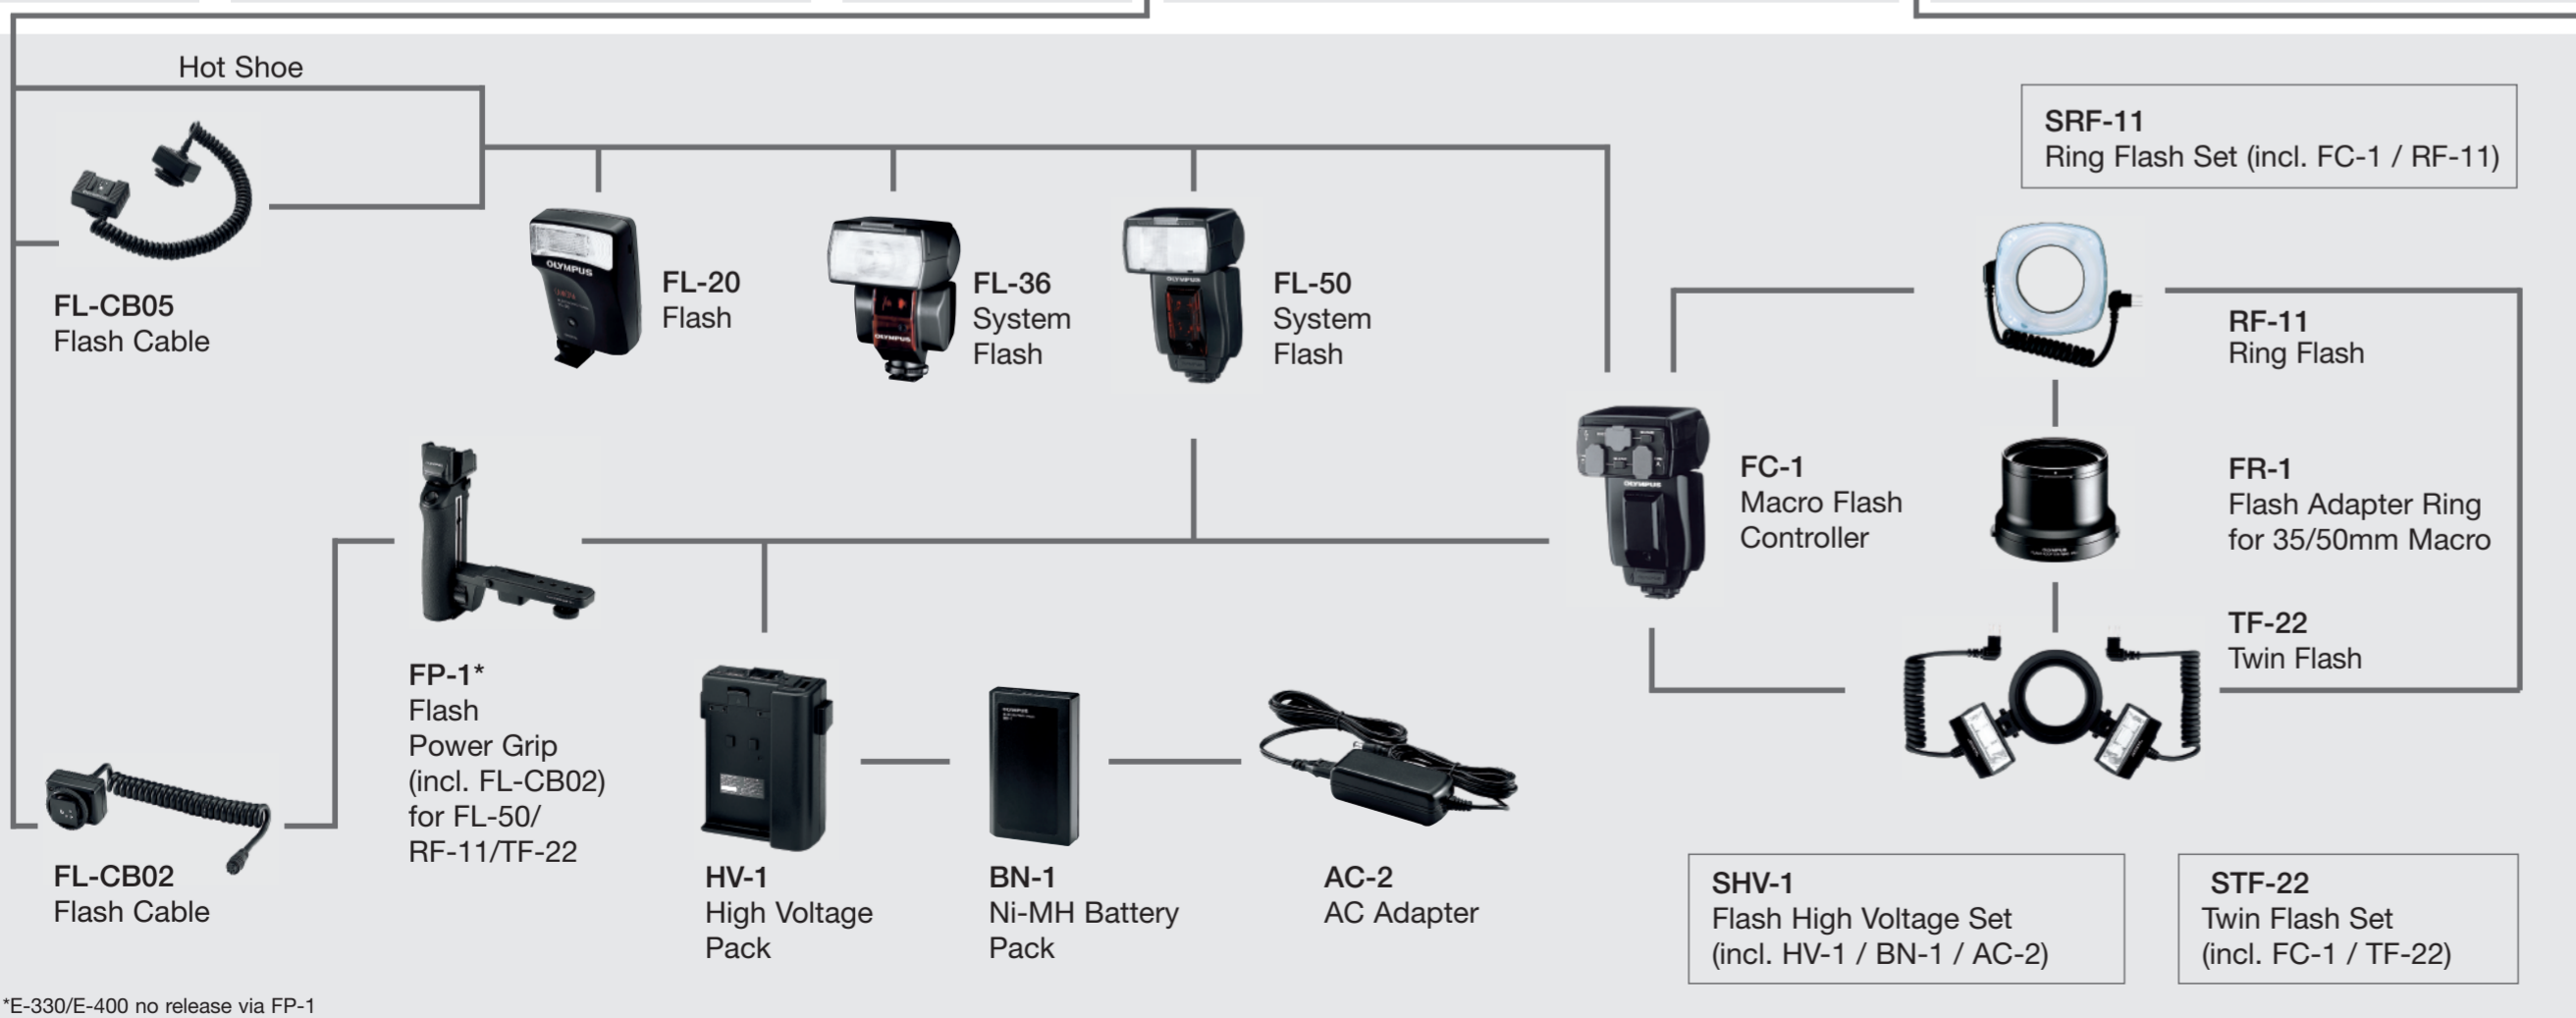

MF-1 OM-Adapter

EX-25 Extension Tube

EC-14 Tele Converter

VA-1 Angle Finder

ME-1 Magnifier Eyecup

EP-5/EP-6 Eyecup

E-System Bags

RM-1 Remote Control

RM-UC1 Remote Cable

(only for E-400)

PT-E02 Underwater Case

(only for E-330)

PT-E03 Underwater Case

(only for E-400)

*E-330/E-400 no release via FP-1